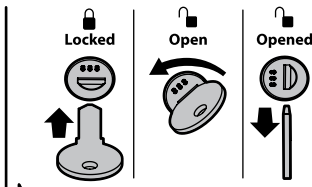

NORDRIVE®

TRANSPORT SOLUTIONS

Art. **N30282**