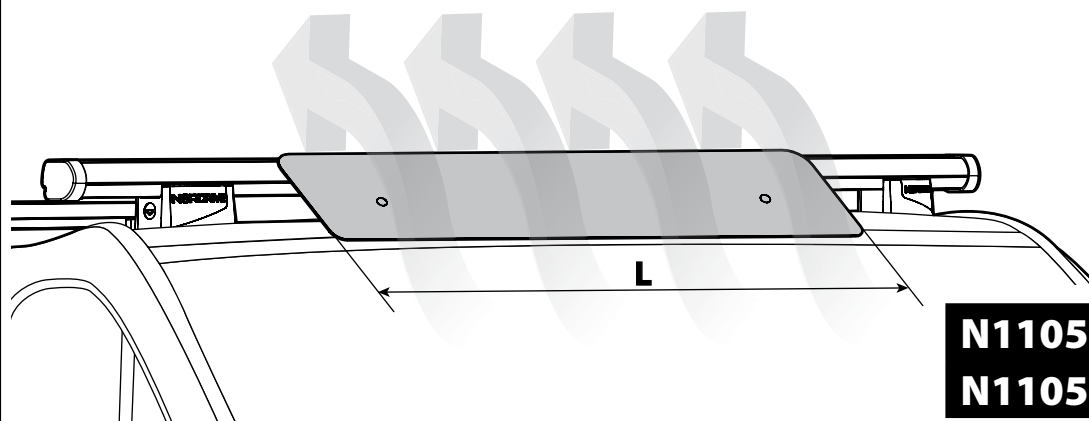

SPOILER

N11057 KP-9 L = 95 cm

N11058 KP-11 L = 110 cm