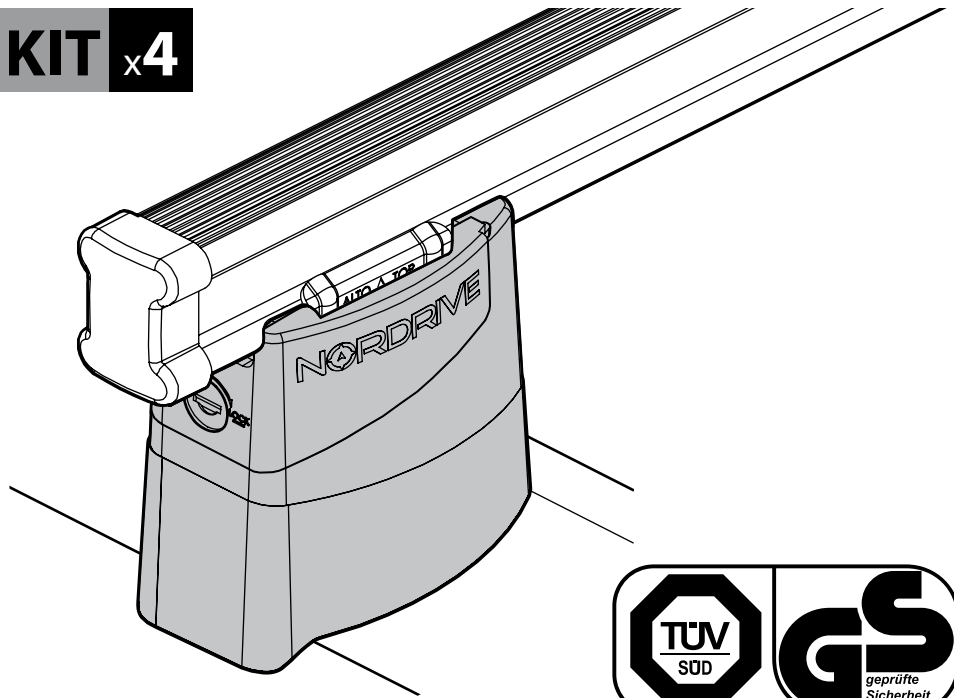

✓ H1

✓ H2

□ H3

2 = Art. **N30282** x1
bars

4 = Art. **N30282** x2
bars

- ⓘ ADATTO PER
- ⒸB SUITABLE FOR
- Ⓕ INDiqué POUR
- Ⓓ GEEIGNET FÜR
- Ⓔ ADECUADA PARA

NORDRIVE
KARGO SERIES

Kargo
ACCIAIO
Steel