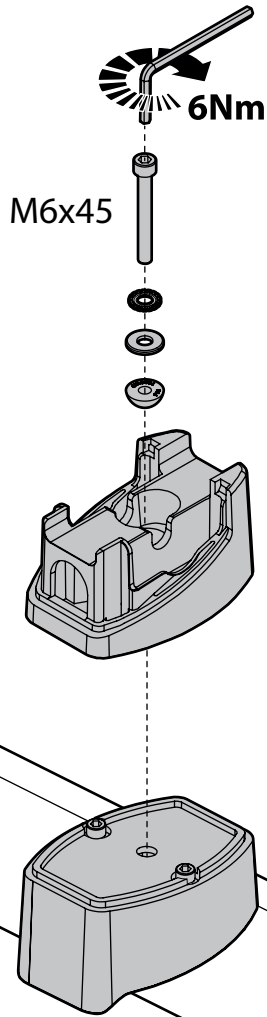

Art. **N30282**

NISSAN NV400

01/12→

OPEL MOVANO

08/10→

RENAULT MASTER

02/10→

KIT x4

✓ H1

✓ H2

□ H3

2 = Art. **N30282** x1
bars

4 = Art. **N30282** x2
bars

- ⓘ ADATTO PER
- ⒸB SUITABLE FOR
- Ⓕ INDiqué POUR
- Ⓓ GEEIGNET FÜR
- Ⓔ ADECUADA PARA

NORDRIVE
KARGO SERIES

Kargo
ACCIAIO
Steel

4 = Art. N30282 x 2
bars

2

5

A

6

ATTENZIONE WARNING

A Kargo

ACCIAIO
Steel