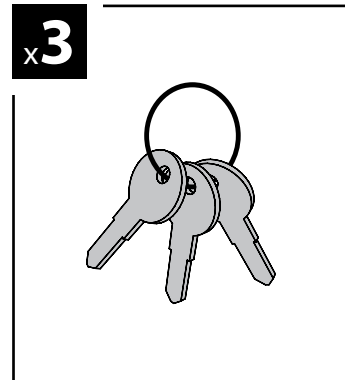

NORDRIVE®

TRANSPORT SOLUTIONS

Art. **N30282**