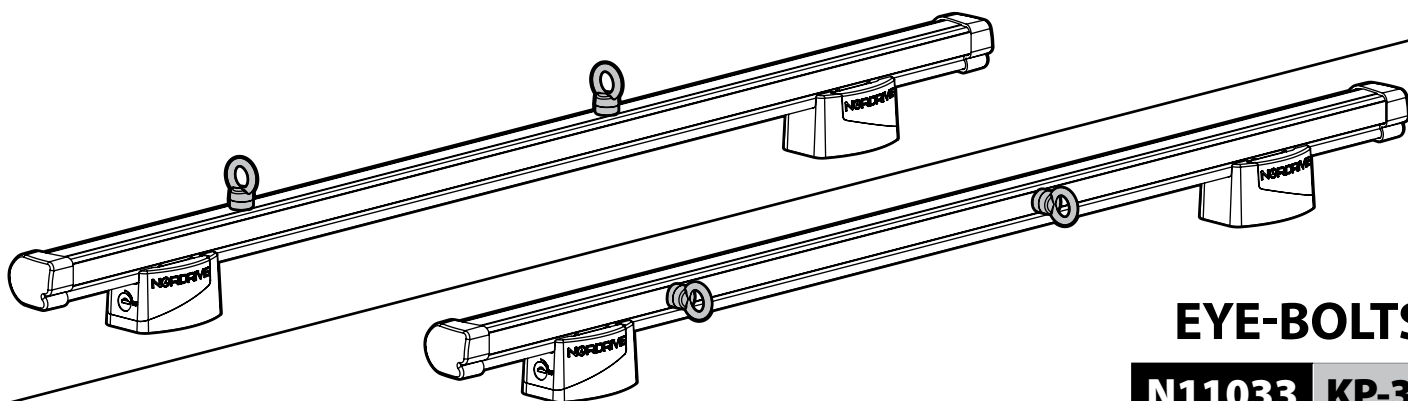

EYE-BOLTS

N11033 KP-3