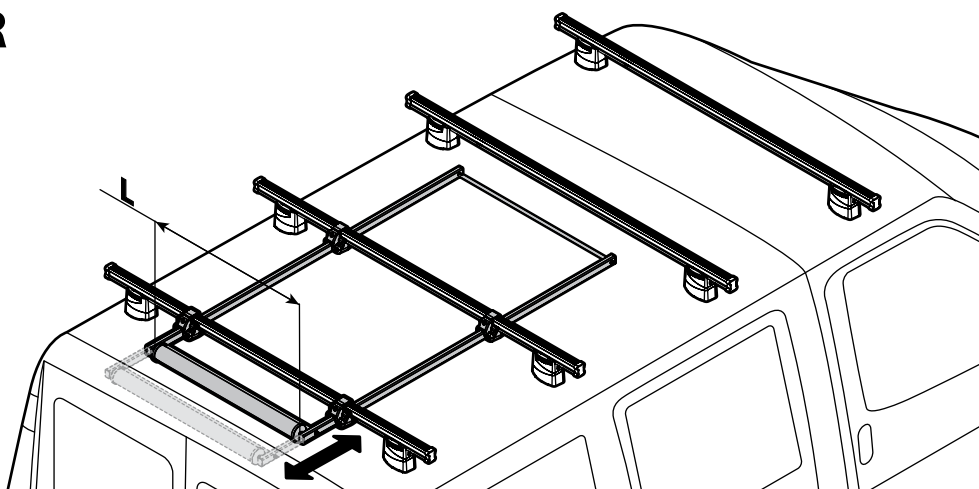

EXTENSION ROLLER

N11020	U-0	L = 64 cm
N11021	U-7	L = 96 cm

- (I) Lotto di produzione da comunicare per eventuali ricambi
- (GB) Production lot number to be communicated for any spare parts
- (F) Lot de production à communiquer pour toute pièce de rechange
- (D) Produktionscharge für eventuelle Ersatzteile
- (E) Lote de producción a comunicar por cualquier repuesto

Lot.

NORDRIVE®
TRANSPORT SOLUTIONS

NORDRIVE® is a registered trademark of
LAMPA S.p.A.
Via G. Rossa 53/55, 46019 Viadana (MN) ITALY
Tel. +39 0375 820700
UNI EN ISO 9001:2008 Certified Company
www.nordrive.it
www.lampa.it