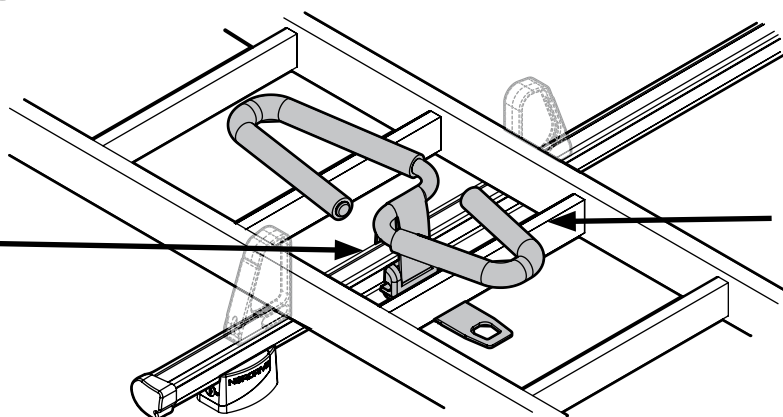

Kargo series

Acciaio / Steel

Kargo-Plus
series

Alluminio / Aluminium

KARGO-TUBE

N11050	T200	L = 205 cm
N11051	T300	L = 305 cm
N11052	T400	L = 405 cm

LADDER HOLDER STRAPS

N11065 U-5