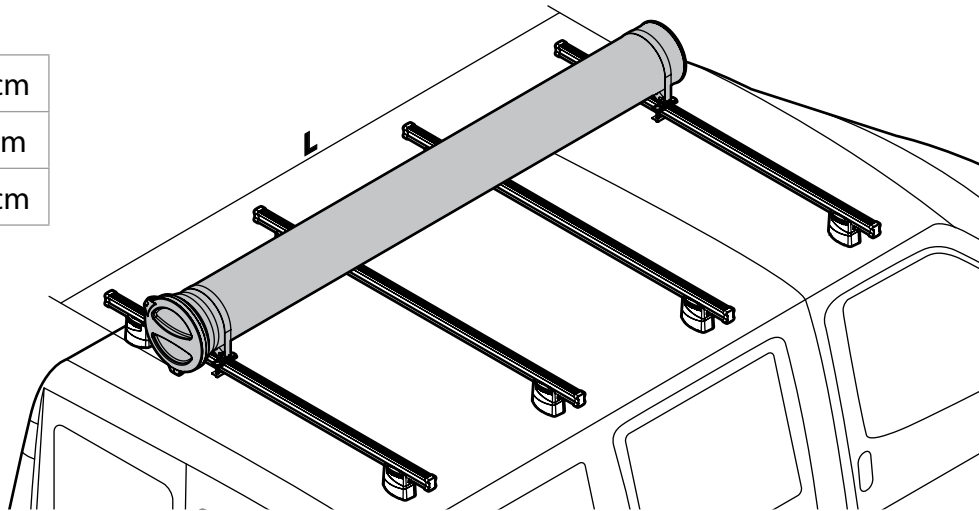

Kargo series

Acciaio / Steel

Kargo-Plus
series

Alluminio / Aluminium

KARGO-TUBE

N11050	T200	L = 205 cm
N11051	T300	L = 305 cm
N11052	T400	L = 405 cm

LADDER HOLDER STRAPS

N11065 U-5