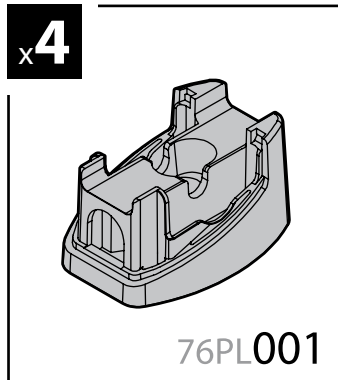

NORDRIVE®

TRANSPORT SOLUTIONS

Art. **N30282**