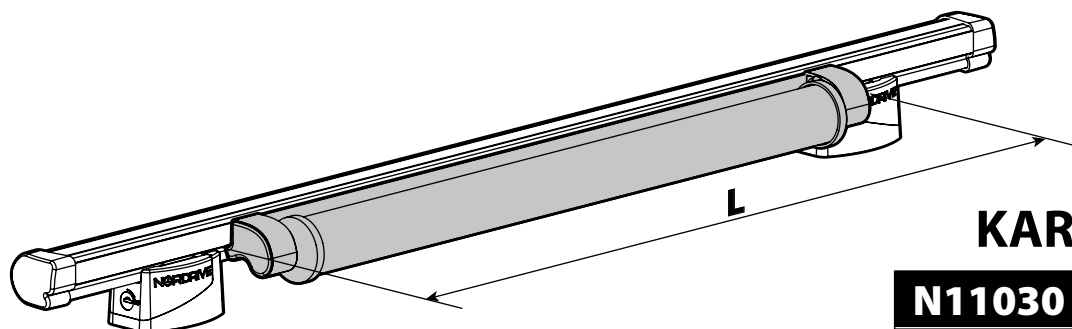

SPOILER

N11053	K-9	L = 95 cm
N11054	K-11	L = 110 cm

OPTIONALS PER / FOR / FÜR:

Kargo-Plus series

Alluminio / Aluminium

KARGO ROLLER

N11030 KP-0 L = 64 cm

N11034 KP-7 L = 96 cm